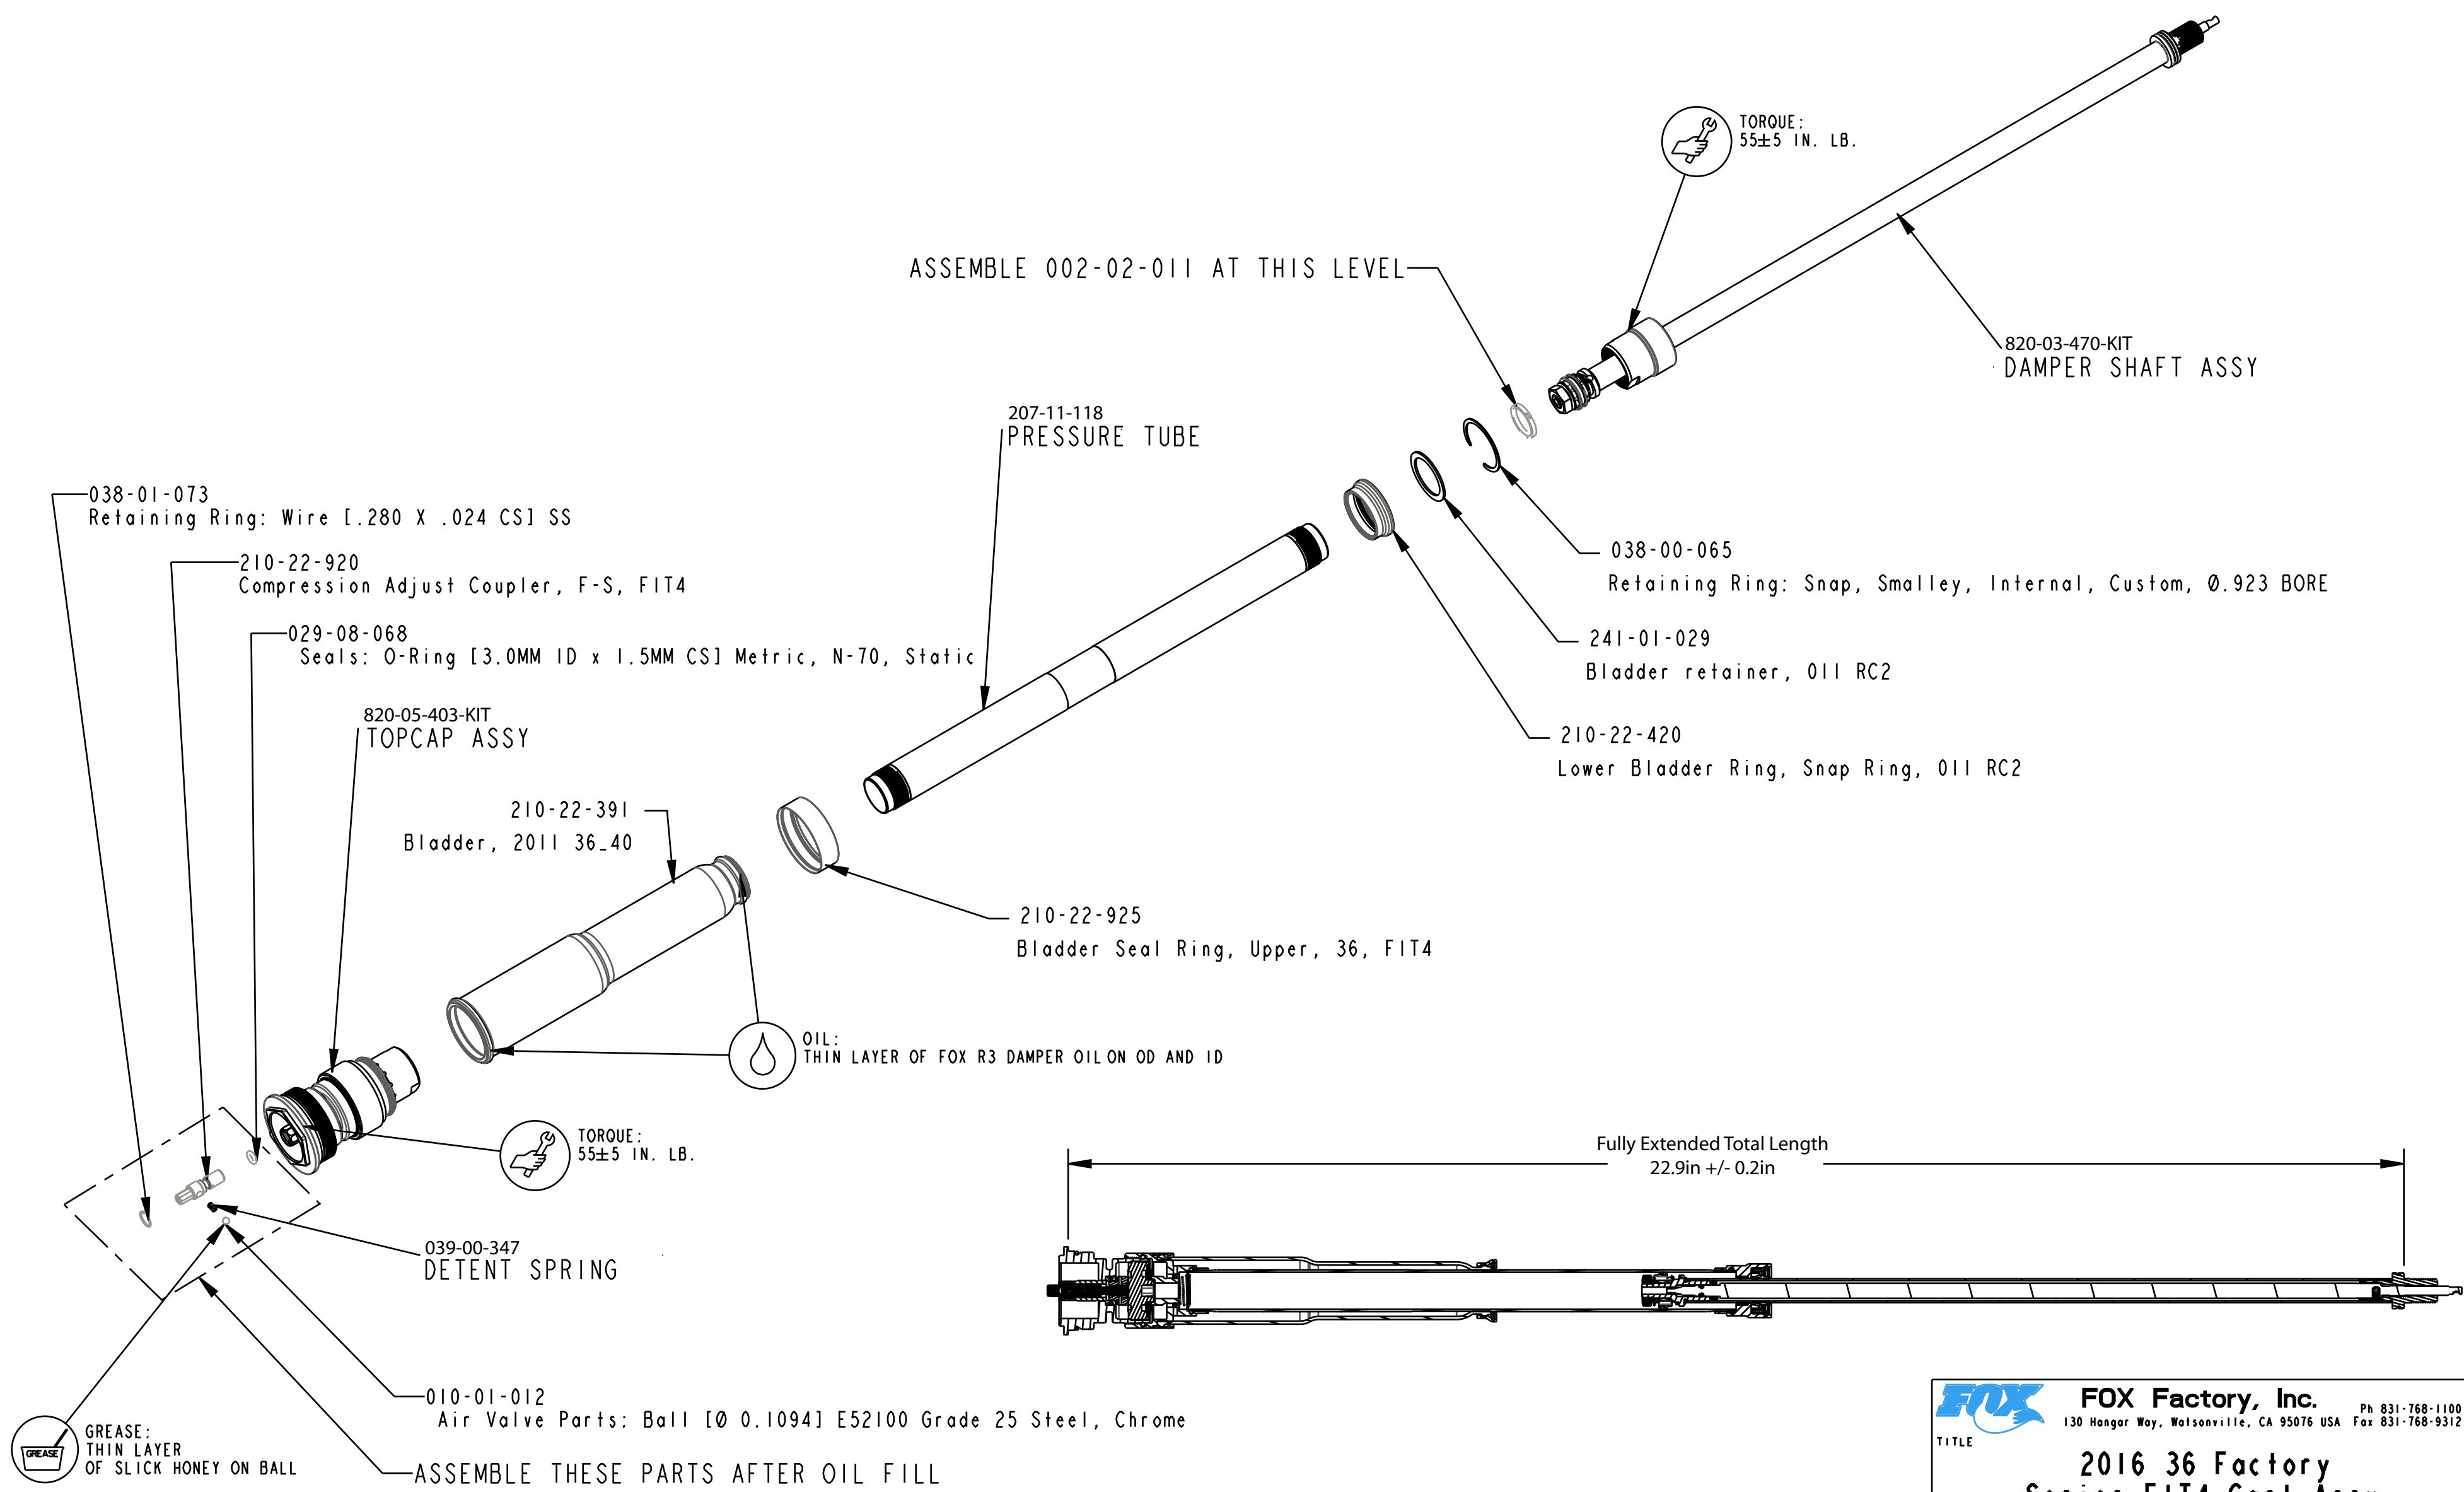

4

3

2

1

D

D

C

C

B

B

A

A

- PROPRIETARY -
THIS DOCUMENT CONTAINS CONFIDENTIAL, PROPRIETARY INFORMATION
THAT IS FOX PROPERTY. DO NOT DISCLOSE TO OR DUPLICATE
FOR OTHERS EXCEPT AS AUTHORIZED BY FOX.

FOX **FOX Factory, Inc.** Ph 831-768-1100
130 Hangar Way, Watsonville, CA 95076 USA Fax 831-768-9312

TITLE
2016 36 Factory Series FIT4 Cart Assy

SIZE DWG. NO.
C

PLOT SCALE 0.50:1 SHEET 1 OF 1